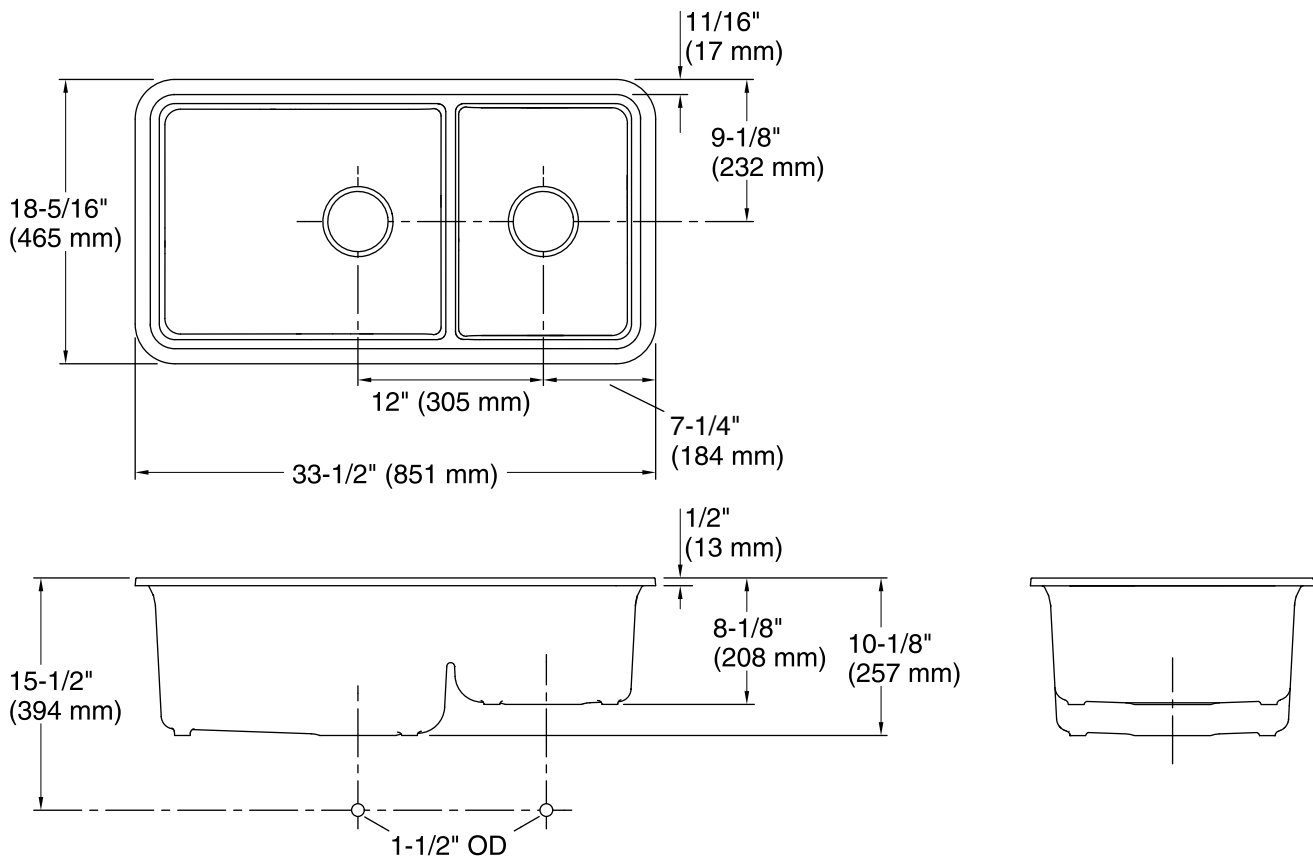

Features

- 36-inch minimum base cabinet.
- Large/medium bowls.
- Versatile design allows large basin to be installed on the right or left.
- Large basin is 9-1/2 inches deep; small basin is 7-1/2 inches deep.
- Slim divide creates more space while allowing you to completely submerge pots and pans.
- No faucet holes.
- Offset drain increases workspace in the sink.
- Includes K-5655 bottom sink rack.
- Includes cutout templates and installation clips.

Color	Code	Description
	CM6	Matte White
	CM7	Graphite
	CM1	Neoroc® Matte Black
	CM2	Neoroc® Matte Brown
	CM3	Matte Toupe
	CM4	Matte Grey
	CM5	

Technical Information

All product dimensions are nominal.

Bowl configuration:	Off-set Large/small
Installation:	Under-mount
Min. base cabinet width:	36" (914 mm)
Bowl area (Left):	Length: 18-7/16" (468 mm) Width: 15-3/16" (386 mm) Bowl depth: 9-1/2" (241 mm) Water depth: 9-1/2" (241 mm)
Bowl area (Right):	Length: 11-5/16" (288 mm) Width: 15-3/16" (386 mm) Bowl depth: 7-1/2" (191 mm) Water depth: 7-1/2" (191 mm)
Drain hole:	3-7/8" (98 mm)
Template:	1256394-7, required, included