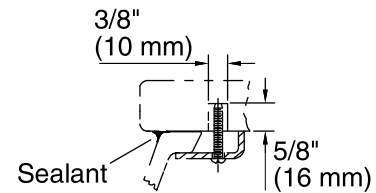

Marble Installation

Technical Information

All product dimensions are nominal.

Installation:	Under-mount
Bowl area:	Length: 15-1/4" (387 mm) Width: 12-1/4" (311 mm) Bowl depth: 5-3/4" (146 mm) Water depth: 4" (102 mm)
Drain hole:	1-3/4" (44 mm)
Template:	85838-7, required, not included

Notes

Install this product according to the installation instructions.

NOTICE: Countertop manufacturer or cutter must use the current product template available at www.kohler.com, or by calling 1-800-4KOHLER. Kohler Co. is not responsible for cutout errors when the incorrect cutout template is used.

ADA, CSA B651 compliant when installed to the specific requirements of these regulations.