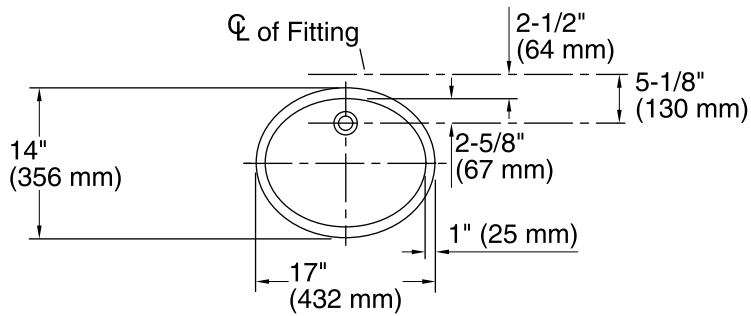

Marble Installation

Technical Information

All product dimensions are nominal.

Installation:	Under-mount
Bowl area:	Length: 15-1/4" (387 mm) Width: 12-1/4" (311 mm) Bowl depth: 5-3/4" (146 mm) Water depth: 4" (102 mm)
Drain hole:	1-3/4" (44 mm)
Template:	85838-7, required, not included

Notes

Install this product according to the installation instructions.

NOTICE: Countertop manufacturer or cutter must use the current product template available at www.kohler.com, or by calling 1-800-4KOHLER. Kohler Co. is not responsible for cutout errors when the incorrect cutout template is used.

ADA, CSA B651 compliant when installed to the specific requirements of these regulations.