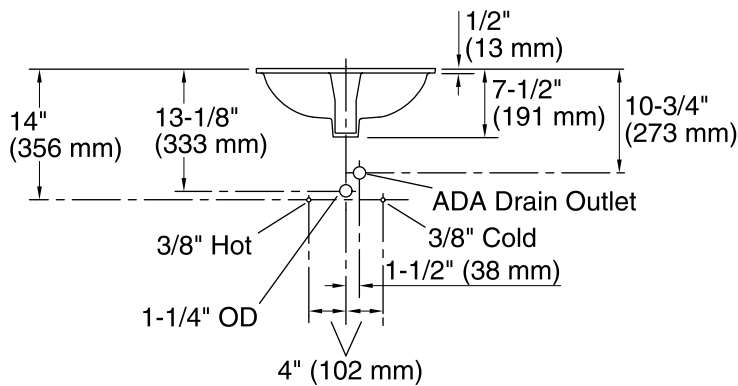

Marble Installation

Technical Information

All product dimensions are nominal.

Installation:	Under-mount
Bowl area:	Length: 15-1/4" (387 mm) Width: 12-1/4" (311 mm) Bowl depth: 5-3/4" (146 mm) Water depth: 4" (102 mm)
Drain hole:	1-3/4" (44 mm)
Template:	85838-7, required, not included

Notes

Install this product according to the installation instructions.

NOTICE: Countertop manufacturer or cutter must use the current product template available at www.kohler.com, or by calling 1-800-4KOHLER. Kohler Co. is not responsible for cutout errors when the incorrect cutout template is used.

ADA, CSA B651 compliant when installed to the specific requirements of these regulations.