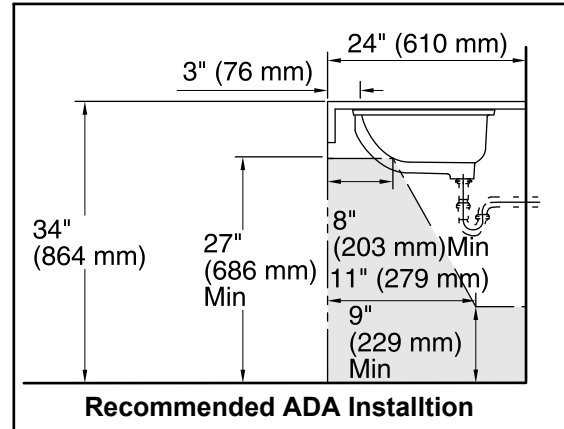

Marble Installation

Technical Information

All product dimensions are nominal.

Installation:	Under-mount
Bowl area:	Length: 15-1/4" (387 mm) Width: 12-1/4" (311 mm) Bowl depth: 5-3/4" (146 mm) Water depth: 4" (102 mm)
Drain hole:	1-3/4" (44 mm)
Template:	85838-7, required, not included

Notes

Install this product according to the installation instructions.

NOTICE: Countertop manufacturer or cutter must use the current product template available at www.kohler.com, or by calling 1-800-4KOHLER. Kohler Co. is not responsible for cutout errors when the incorrect cutout template is used.

ADA, CSA B651 compliant when installed to the specific requirements of these regulations.