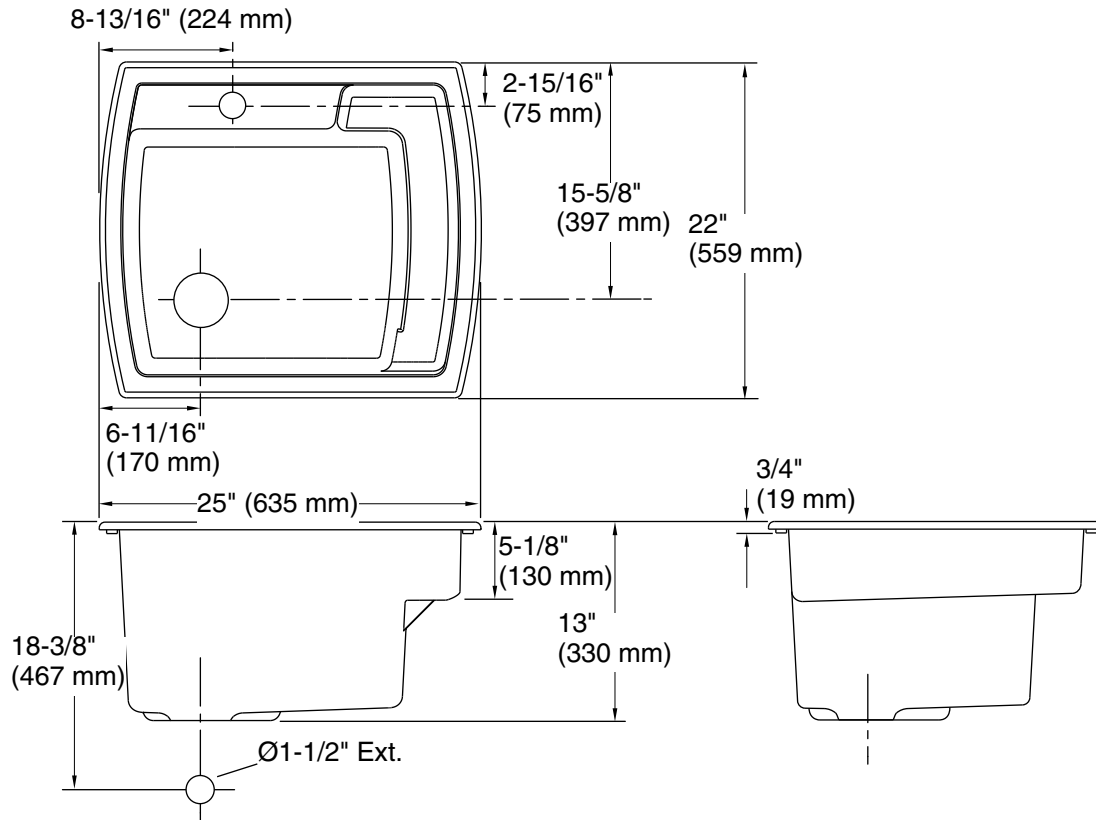

Latitude® Top-mount/undermount utility sink 995

Features

- One hole predrilled and two additional locations marked on the sink to create additional holes if needed.
- 12-1/4" depth.

Material

- Made from solid Vikrell® material for strength, durability, and lasting beauty.

5-29-2021 23:40 - US/CA

Technical Information

All product dimensions are nominal.

Bowl configuration:	Single
Installation:	Top-mount, Under-mount
Bowl area (Only):	Length: 22" (559 mm) Width: 16" (406 mm) Bowl depth: 12-1/4" (311 mm) Water depth: 12-1/4" (311 mm)
Number of deck holes:	3
Faucet hole(s):	1-3/8" (35 mm)
Drain hole:	3-1/2" (89 mm)
Template:	1148620-7, required, included