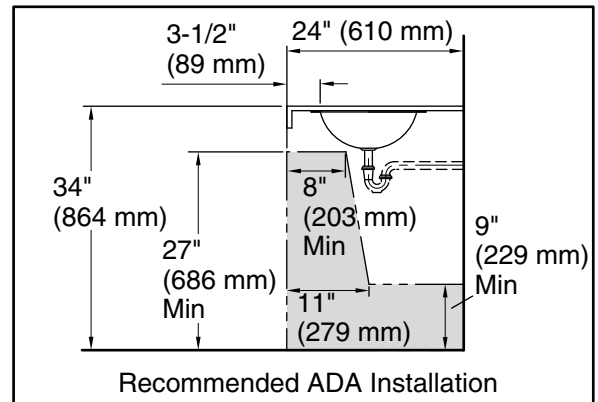

## Technical Information

All product dimensions are nominal.

Installation:	Drop-in, Under-mount
Bowl area:	Water depth: 5-3/8" (137 mm)
Drain hole:	1-5/8" (41 mm)
Template:	1248333-7, required, included