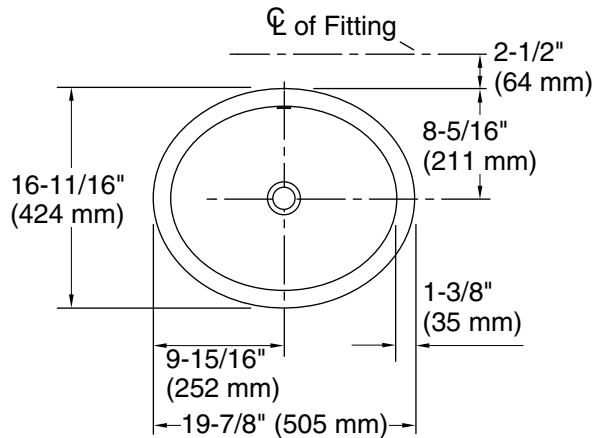

## Technical Information

All product dimensions are nominal.

Installation:	Drop-in, Under-mount
Bowl area:	Water depth: 5-3/8" (137 mm)
Drain hole:	1-5/8" (41 mm)
Template:	1248333-7, required, included