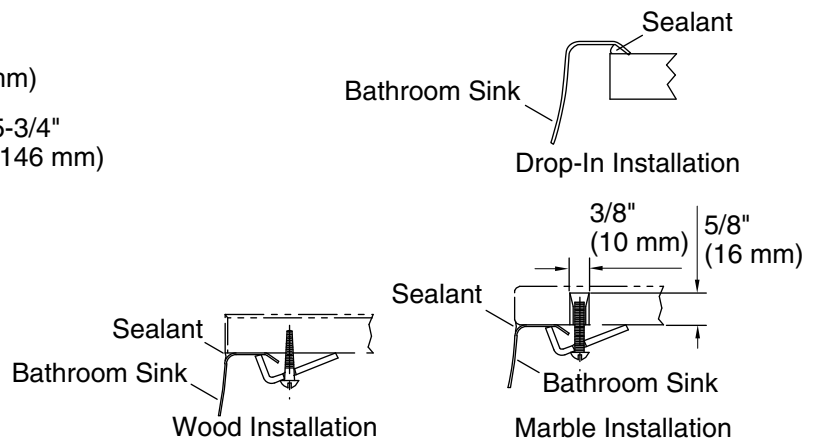

## Features

- Oval basin.
- No faucet holes; requires wall- or counter-mount faucet.
- Fits standard 14" x 17" (356 x 432 mm) countertop cutout.

## Included Components

Additional Components:

1193643 Basin clamps

Cutout template.

ADA

CSA B651

## Technical Information

All product dimensions are nominal.

Installation:	Drop-in, Under-mount
Bowl area:	Water depth: 5-3/8" (137 mm)
Drain hole:	1-5/8" (41 mm)
Template:	1248333-7, required, included