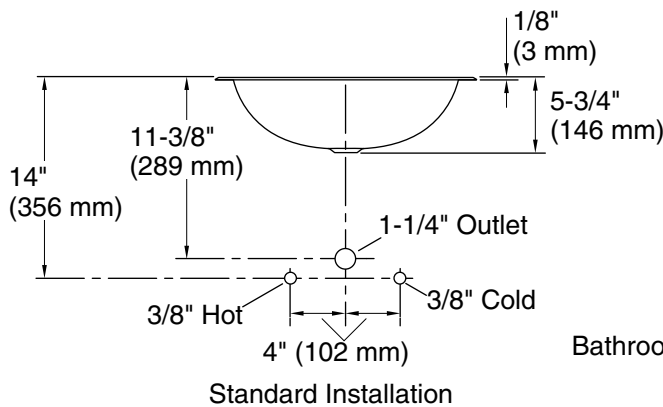

## Technical Information

All product dimensions are nominal.

Installation:	Drop-in, Under-mount
Bowl area:	Water depth: 5-3/8" (137 mm)
Drain hole:	1-5/8" (41 mm)
Template:	1248333-7, required, included