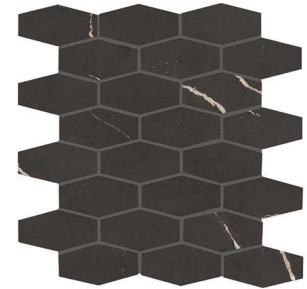

Classentino

Porcelain

Centurio Black

Corporate Headquarters & Distribution Center
405 E. Marsh Ln, Wilmington, DE 19804
tilemarketofde.com

Contact Us:
sales@tilede.com
302.777.4663