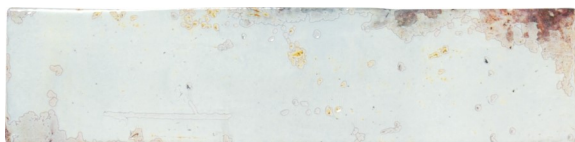

Time

Wall Tile

URBANTILE
COAST TILE

MADE IN

SPAIN

Blue

Aqua

Oxid

Availability	Stock Colors
3x12	Blue, Aqua, Iron, Oxid

Technical Data	3x12	Application	3x12
Body Type	Ceramic	Wall—Dry	Yes
Wear Rating	1	Wall—Wet	Yes
Shade Variation	V4	Floor—Residential	No
DCOF	N/A	Floor—Commercial	No
Recycled Content	Yes	Freeze/Thaw	No
Finish	Gloss		