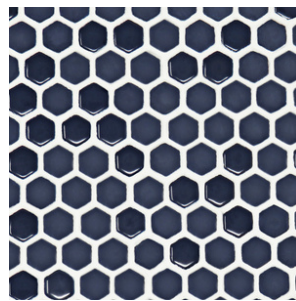

MICRO HEX

Glass

URBAN COAST TILE

Cotton

Frost

Cloud

Sage

Pebble

Night

Shadow

TECHNICAL DATA

COLOR	SIZE	BODY TYPE	FINISH	SHADE VARIATION	DCOF	WEAR RATING
Cotton, Frost, Pebble, Shadow, Night, Cloud, Sage	12x12	Glass	Mixed	V1 - Uniform	N/A	I

APPLICATION

COLOR	SIZE	WET WALL	DRY WALL	RESIDENTIAL FLOOR	COMMERCIAL FLOOR	POOL	FROST RESISTANT
Cotton, Frost, Pebble, Shadow, Night, Cloud, Sage	12x12	Yes	Yes	Yes	No	Yes	Yes