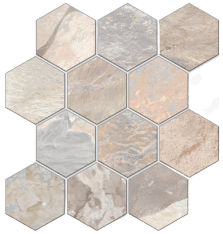

# Meta Slate

Porcelain

Tan

White

4" Hex

4" Hex

4x12

12x24

## AVAILABILITY

4X12, 4" Hexagon Mosaic  
12x24, 18,30

## STOCK COLORS

White, Tan