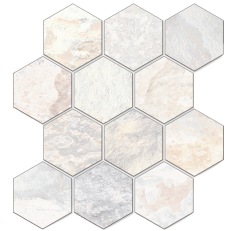

# Meta Slate

Porcelain

Tan

White

4" Hex

4" Hex

4x12

12x24

## AVAILABILITY

4X12, 4" Hexagon Mosaic  
12x24, 18,30

## STOCK COLORS

White, Tan