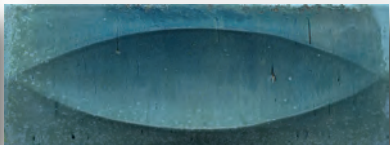

Surf

Porcelain

URBAN COAST TILE

Turquoise Blue

Beige

Giado Green