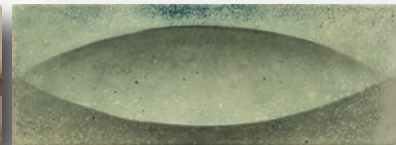

Surf

Porcelain

URBAN COAST TILE

Turquoise Blue

Beige

Giado Green