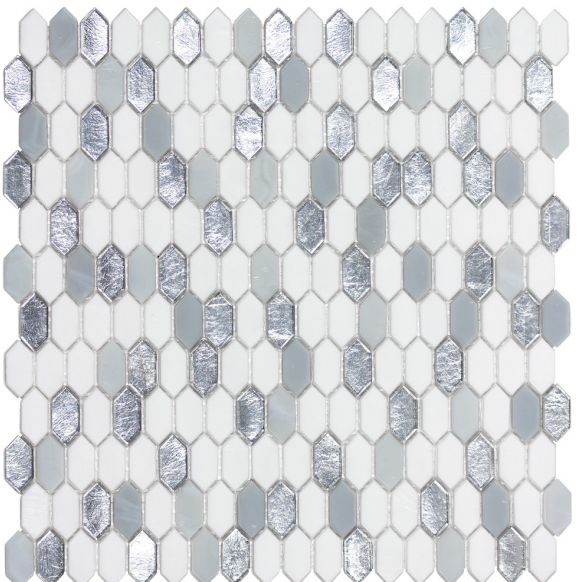

Silver

Corporate Headquarters & Distribution Center
405 E. Marsh Ln, Suite 3, Wilmington, DE 19804
Tilemarketofde.com

Contact Us:
Sales@tilede.com
302-777-4663