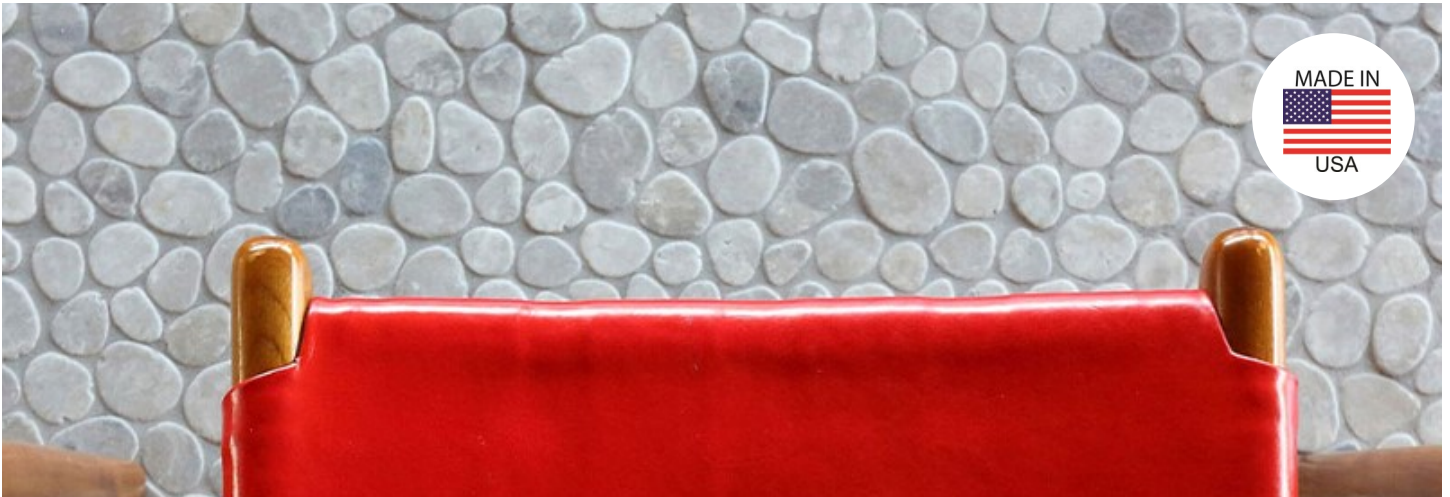

Random Cobble

Grey Marble