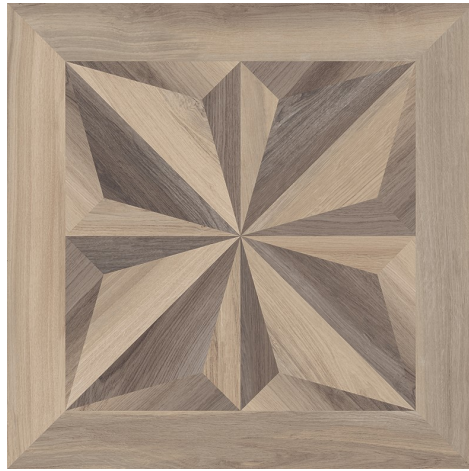

URBANTILE
COAST TILE

White Deco

Honey Deco

Nut Deco

White

Honey

Grey

Nut

Availability	Stock Colors
24x24	White Deco, Honey Deco, Nut Deco
6x36, 8x48	White, Honey, Nut, Grey

Technical Data	24x24	6x36, 8x48	Application	All Sizes
Body Type	Rectified Porcelain	Rectified Porcelain	Wall—Dry	Yes
Wear Rating	4	4	Wall—Wet	Yes
Shade Variation	V4	V3	Floor—Residential	Heavy
DCOF	≥.63	≥.63	Floor—Commercial	Medium
Recycled Content	Yes	Yes	Freeze/Thaw	Yes
Finish	Matte	Matte		