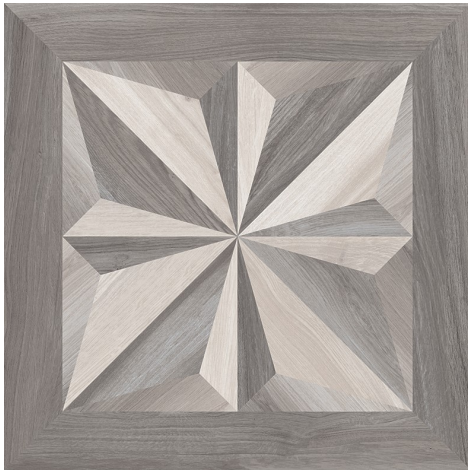

URBANTILE
COAST TILE

White Deco

Honey Deco

Nut Deco

White

Honey

Grey

Nut

Availability	Stock Colors
24x24	White Deco, Honey Deco, Nut Deco
6x36, 8x48	White, Honey, Nut, Grey

Technical Data	24x24	6x36, 8x48	Application	All Sizes
Body Type	Rectified Porcelain	Rectified Porcelain	Wall—Dry	Yes
Wear Rating	4	4	Wall—Wet	Yes
Shade Variation	V4	V3	Floor—Residential	Heavy
DCOF	≥.63	≥.63	Floor—Commercial	Medium
Recycled Content	Yes	Yes	Freeze/Thaw	Yes
Finish	Matte	Matte		