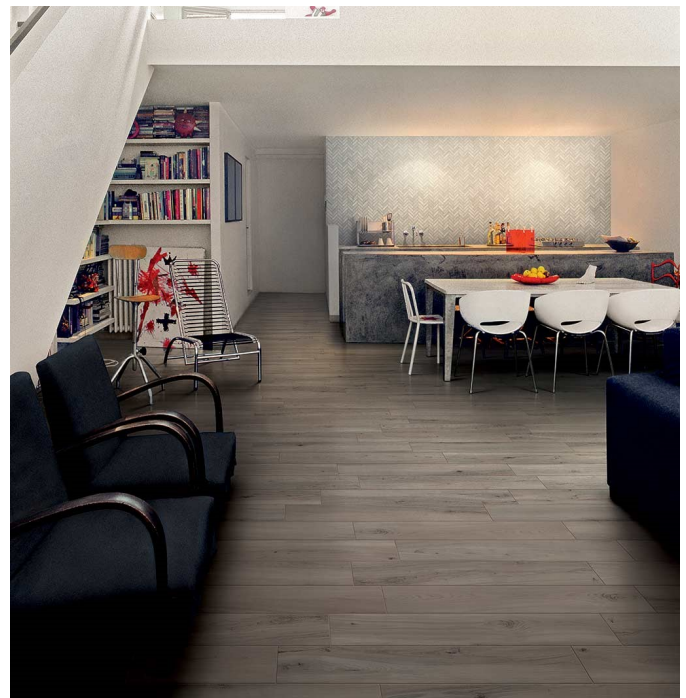

Ozark

Rectified Porcelain

URBANTILE
COAST TILE

Corporate Headquarters & Distribution Center
405 E. Marsh Ln, Wilmington, DE 19804
Tilemarketofde.com

Contact Us:
Sales@tilede.com
302.777.4663