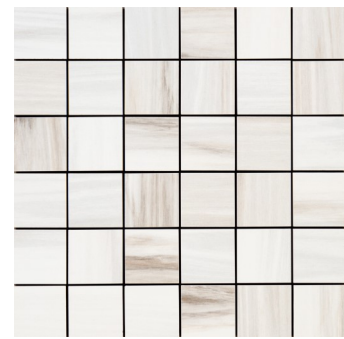

Ontario

Greige

Corporate Headquarters & Distribution Center
405 E. Marsh Ln, Wilmington, DE 19804
Tilemarketofde.com

Contact Us:
Sales@tilede.com
302.777.4663