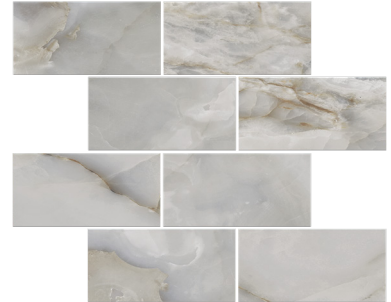

Oceana Onyx

Porcelain

URBAN
COAST TILE

Corporate Headquarters & Distribution Center
405 E. Marsh Ln, Suite 3, Wilmington, DE 19804
urbancoasttile.com

Contact Us:
info@urbancoasttile.com
888-728-8453