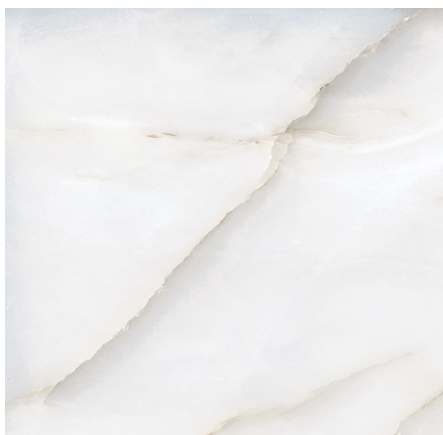

Oceana Onyx

Porcelain

URBAN
COAST TILE

White

Corporate Headquarters & Distribution Center
405 E. Marsh Ln, Suite 3, Wilmington, DE 19804
urbancoasttile.com

Contact Us:
info@urbancoasttile.com
888-728-8453