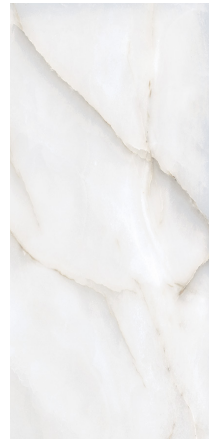

Oceana Onyx

Porcelain

URBAN
COAST TILE

White

Corporate Headquarters & Distribution Center
405 E. Marsh Ln, Suite 3, Wilmington, DE 19804
urbancoasttile.com

Contact Us:
info@urbancoasttile.com
888-728-8453