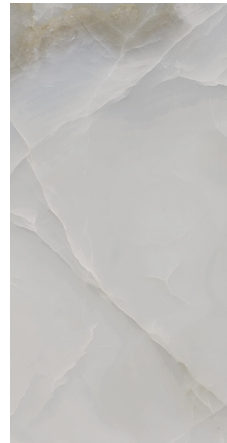

Oceana Onyx

Porcelain

URBAN
COAST TILE

Corporate Headquarters & Distribution Center
405 E. Marsh Ln, Suite 3, Wilmington, DE 19804
urbancoasttile.com

Contact Us:
info@urbancoasttile.com
888-728-8453