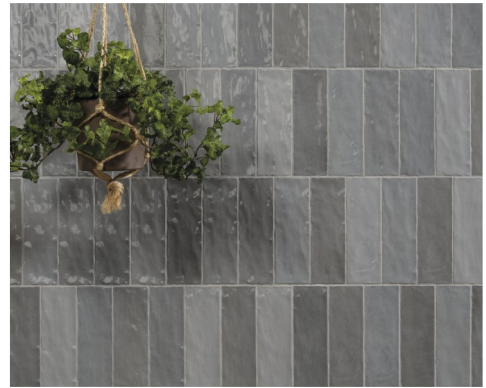

Myriad

Wall Tile

URBAN COAST TILE

MADE IN

SPAIN

Aqua

Sky

Red