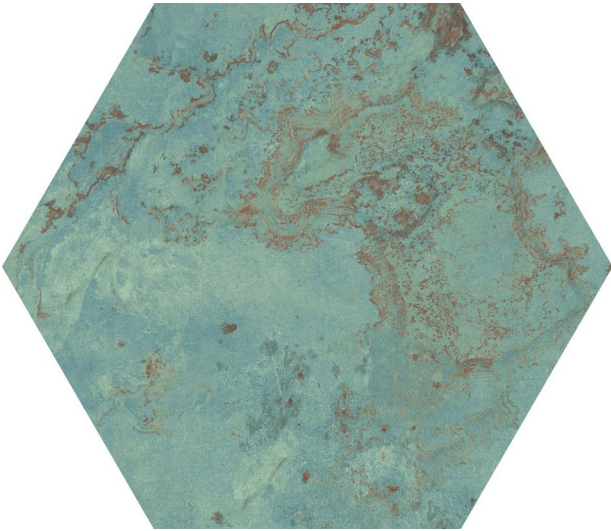

Modern Hex

Porcelain

URBAN
COAST TILE

Green