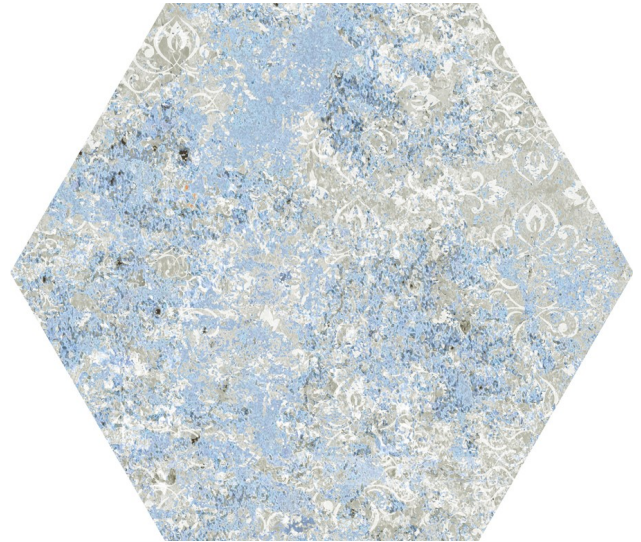

Modern Hex

Porcelain

URBAN
COAST TILE

Motif

Corporate Headquarters & Distribution Center
405 E. Marsh Ln, Wilmington, DE 19804
tilemarketofde.com

Contact Us:
sales@tilede.com
302-777-4663