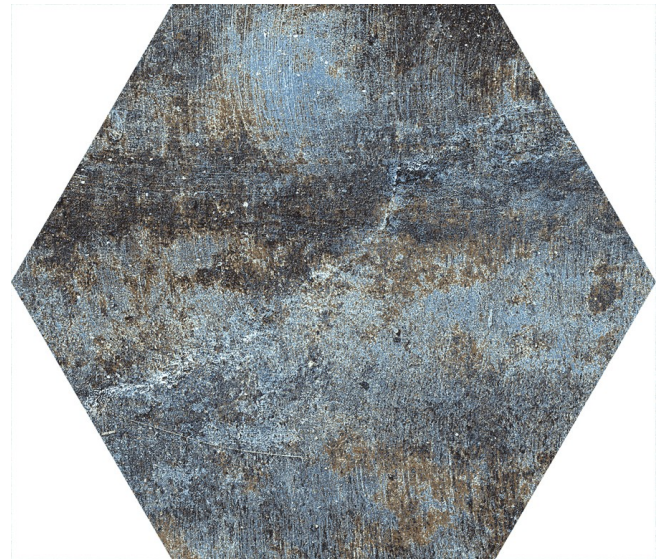

Blue

Corporate Headquarters & Distribution Center
405 E. Marsh Ln, Wilmington, DE 19804
tilemarketofde.com

Contact Us:
sales@tilede.com
302-777-4663