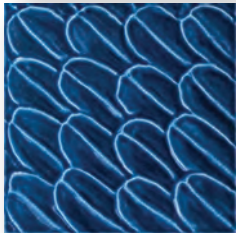

Malibu

Porcelain

URBAN COAST TILE

Zuma
Deco

Topango
Deco

Rave Deco

Blue

White

Availability	Stock Colors
6x6	White, Green, Blue, Rave Deco, All Colors Topango Deco, All Colors Zuma Deco

Technical Data	Application
Body Type	Porcelain
Wear Rating	1
Shade Variation	V2
Recycled Content	Yes
Finish	Gloss
	Wall - Wet
	Wall - Dry
	Floor - Residential
	Floor - Commercial
	Freeze/Thaw
	Pool