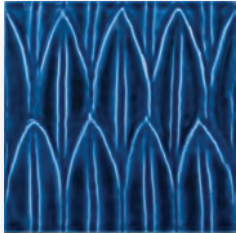

Malibu

Porcelain

URBAN COAST TILE

Zuma
Deco

Topango
Deco

Rave Deco

Blue

White

Availability	Stock Colors
6x6	White, Green, Blue, Rave Deco, All Colors Topango Deco, All Colors Zuma Deco

Technical Data	Application
Body Type	Porcelain
Wear Rating	1
Shade Variation	V2
Recycled Content	Yes
Finish	Gloss
	Wall - Wet
	Wall - Dry
	Floor - Residential
	Floor - Commercial
	Freeze/Thaw
	Pool