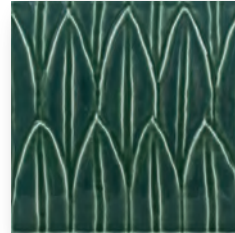

Malibu

Porcelain

URBAN COAST TILE

Zuma
Deco

Topango
Deco

Rave Deco

Blue

White

Availability	Stock Colors
6x6	White, Green, Blue, Rave Deco, All Colors Topango Deco, All Colors Zuma Deco

Technical Data	Application
Body Type	Porcelain
Wear Rating	1
Shade Variation	V2
Recycled Content	Yes
Finish	Gloss
	Wall - Wet
	Wall - Dry
	Floor - Residential
	Floor - Commercial
	Freeze/Thaw
	Pool