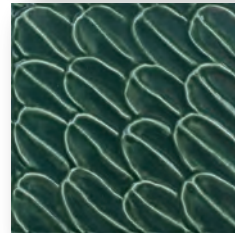

Malibu

Porcelain

URBAN COAST TILE

Zuma
Deco

Topango
Deco

Rave Deco

Blue

White

Availability	Stock Colors
6x6	White, Green, Blue, Rave Deco, All Colors Topango Deco, All Colors Zuma Deco

Technical Data	Application
Body Type	Porcelain
Wear Rating	1
Shade Variation	V2
Recycled Content	Yes
Finish	Gloss
	Wall - Wet
	Wall - Dry
	Floor - Residential
	Floor - Commercial
	Freeze/Thaw
	Pool