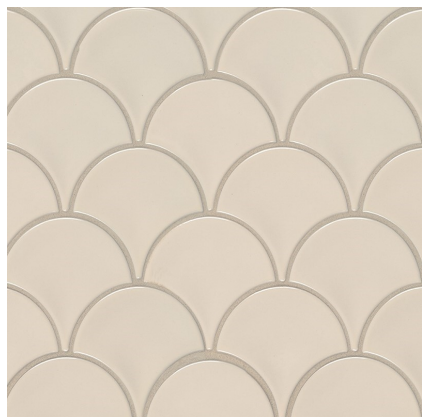

# Luxe Scale

Calacatta Bianco

Grey

White

Almond

Nero

Azul

# Luxe Scale

Sizes (Nominal)	UOM	Carton SF	Carton PC
Scale Mosaic	SF	Calacatta Blanco—.93 Nero, Azul—.91 Almond, Grey, White—.76	Calacatta Blanco, Nero, Azul—10 Almond, Grey, White—17

Availability	Stock Colors
Scale Mosaic	Calacatta Blanco, Grey, White, Almond, Nero, Azul

Technical	Scale Mosaic	Application	12x24, 2x2
Body Type	Marble—Calacatta Blanco Porcelain—Nero, Azul, Almond, Grey, White	Wall—Dry	Yes
Wear Rating	3—Almond, Grey, White 4—Calacatta Blanco, Nero, Azul	Wall—Wet	Yes
Shade Variation	V1—Almond, Grey, White, Azul, Nero V4—Calacatta Blanco	Floor—Residential	Heavy
DCOF		Floor—Commercial	Medium—Calacatta Blanco, Nero, Azul No—Almond, Grey, White
Recycled Content	Yes	Freeze/Thaw	No —Calacatta Blanco Yes —Nero, Azul, Almond, Grey, White
Finish	Gloss		