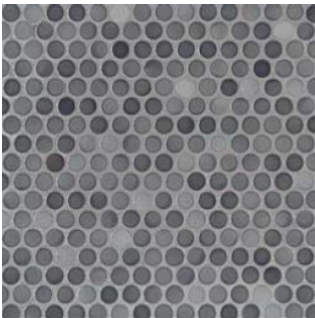

Luxe Penny Rounds

Grigio Mix Gloss

Nero (Matte & Gloss)

Bianco Matte

White Gloss

Gray Gloss

Light Gray Mix

Carrara Eco

Availability	Stock Colors
--------------	--------------

Penny Round Mosaic	Grigio Mix Gloss, Nero Matte, Nero Gloss, White Gloss, Bianco Matte, Gray Gloss, Light Gray Mix,
--------------------	--

Technical Data	Penny Round	Application	Penny Round
Body Type	Porcelain—Bianco, Grigio, Nero Ceramic—White, Gray Gloss—Light Gray Mix Natural Stone—Carrara Eco	Wall—Dry	Yes
Wear Rating	4—Bianco, Grigio, Nero 3—White, Gray, Carrara Eco 2—Light Gray Mix	Wall—Wet	Yes
Shade Variation	V1—Bianco, Grigio Mix, Nero, White, Gray Gloss V2—Light Gray Mix, Carrara Eco	Floor— Residential	Heavy Light—Light Gray Mix
Recycled Content	Yes	Floor— Commercial	Medium—Bianco, Grigio, Nero No—White, Gray Gloss, Light Gray Mix, Carrara Eco
Finish	Matte & Gloss	Freeze/Thaw	No