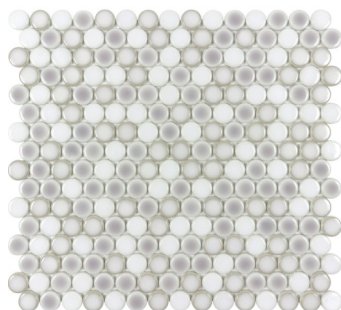

Luxe Penny Rounds

Grigio Mix Gloss

Nero (Matte & Gloss)

Bianco Matte

White Gloss

Gray Gloss

Light Gray Mix

Carrara Eco

Availability	Stock Colors
--------------	--------------

Penny Round Mosaic	Grigio Mix Gloss, Nero Matte, Nero Gloss, White Gloss, Bianco Matte, Gray Gloss, Light Gray Mix,
--------------------	--

Technical Data	Penny Round	Application	Penny Round
Body Type	Porcelain—Bianco, Grigio, Nero Ceramic—White, Gray Gloss—Light Gray Mix Natural Stone—Carrara Eco	Wall—Dry	Yes
Wear Rating	4—Bianco, Grigio, Nero 3—White, Gray, Carrara Eco 2—Light Gray Mix	Wall—Wet	Yes
Shade Variation	V1—Bianco, Grigio Mix, Nero, White, Gray Gloss V2—Light Gray Mix, Carrara Eco	Floor— Residential	Heavy Light—Light Gray Mix
Recycled Content	Yes	Floor— Commercial	Medium—Bianco, Grigio, Nero No—White, Gray Gloss, Light Gray Mix, Carrara Eco
Finish	Matte & Gloss	Freeze/Thaw	No