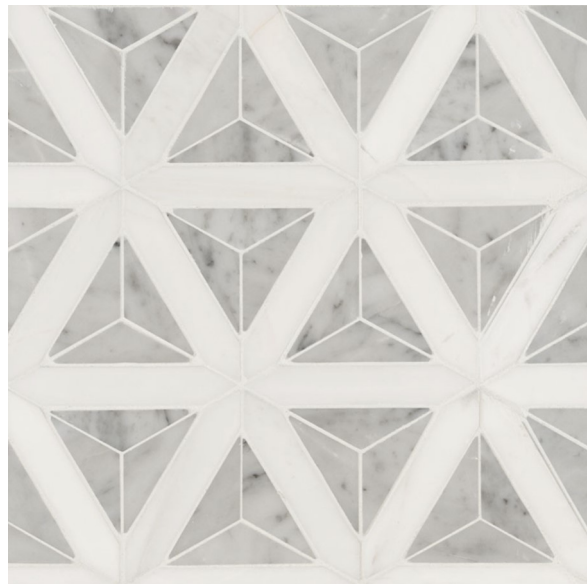

Luxe Marble

White & Gray Picket

White & Gray Gem

Corporate Headquarters & Distribution Center
405 E. Marsh Ln, Wilmington, DE 19804
Tilemarketofde.com

Contact Us:
Sales@tilede.com
302.777.4663

Luxe Marble

Sizes (Nominal)	UOM	Carton SF	Carton PC
White & Gray Picket Mosaic	SF	7.7	10
White & Gray Gem Mosaic	EA	1	10

Availability	Stock Colors
Mosaic	White & Gray Picket, White & Gray Gem

Technical Data	Mosaic	Application	Mosaic
Body Type	Natural Stone	Wall—Dry	Yes
Wear Rating	II	Wall—Wet	Yes
Shade Variation	V3—Moderate	Floor Residential	Light
Recycled Content	Yes	Floor—Commercial	No
Finish	Polished	Freeze/Thaw	No