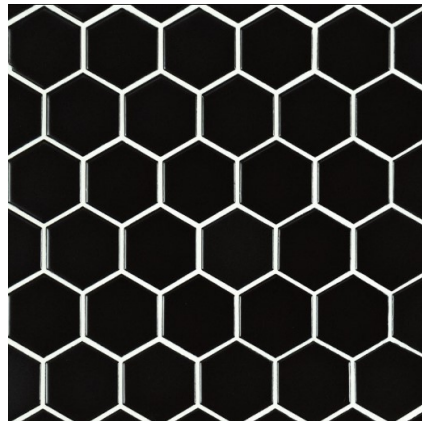

Luxe Hex

Black

Corporate Headquarters & Distribution Center
405 E. Marsh Ln, Wilmington, DE 19804
Tilemarketofde.com

Contact Us:
Sales@tilede.com
302.777.4663