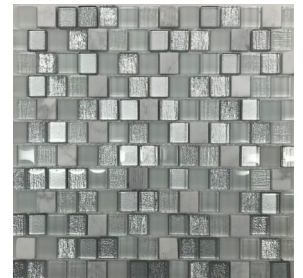

Luxe Glass

Rain

Glam

Corporate Headquarters & Distribution Center
405 E. Marsh Ln, Wilmington, DE 19804
Tilemarketofde.com

Contact Us:
Sales@tilede.com
302.777.4663