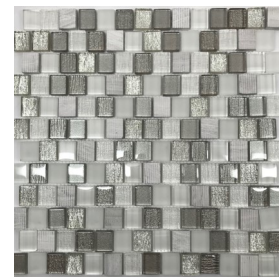

Luxe Glass

Rain

Canvas

Corporate Headquarters & Distribution Center
405 E. Marsh Ln, Wilmington, DE 19804
Tilemarketofde.com

Contact Us:
Sales@tilede.com
302.777.4663