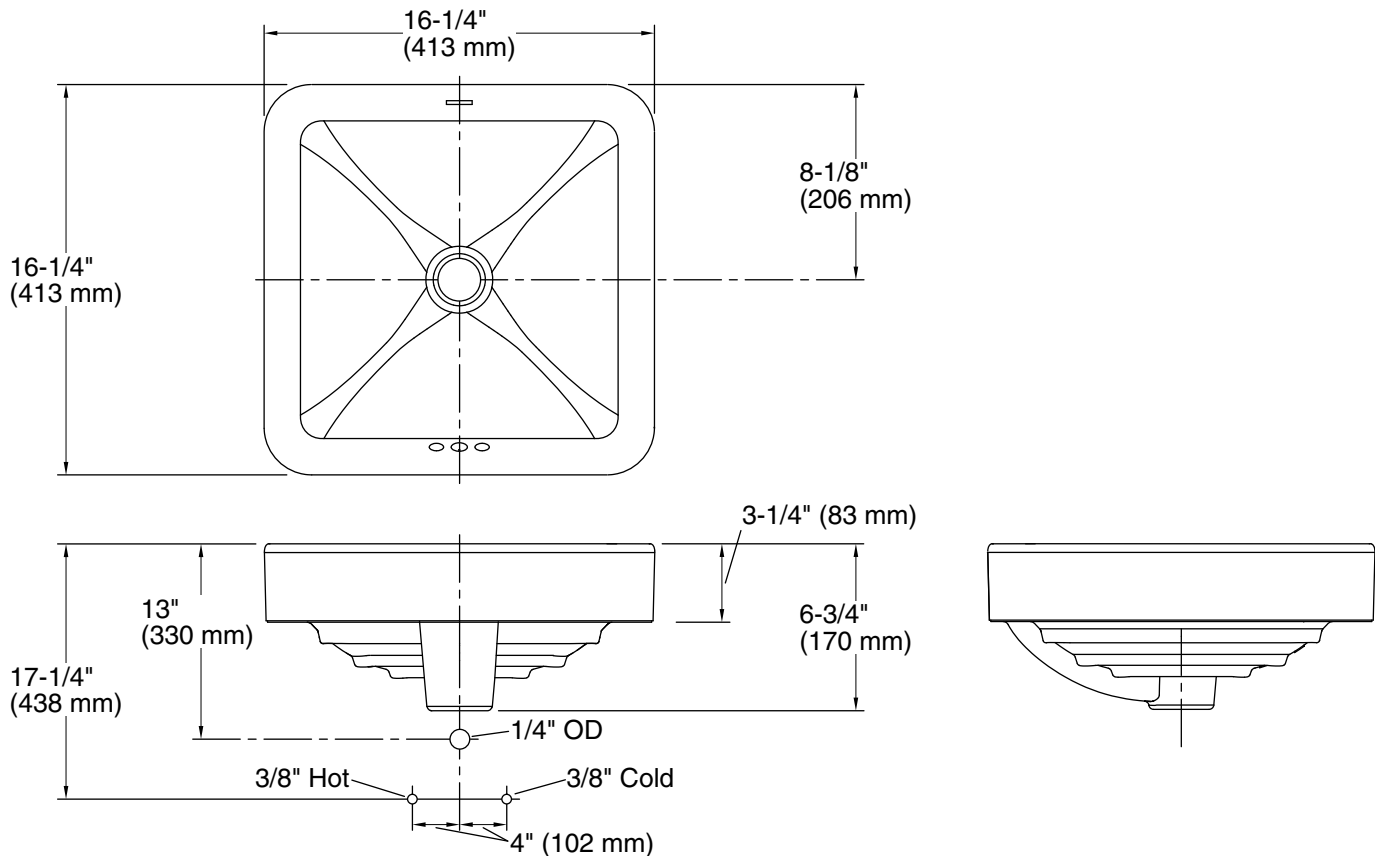

#### Technical Information

All product dimensions are nominal.

Bowl configuration:	Single
Bowl area (Only):	Length: 15-3/4" (400 mm) Width: 15-3/4" (400 mm) Water depth: 3-3/4" (95 mm)
With overflow:	Yes
Drain hole:	1-3/4" (44 mm)
Template:	1144642-7, required, included