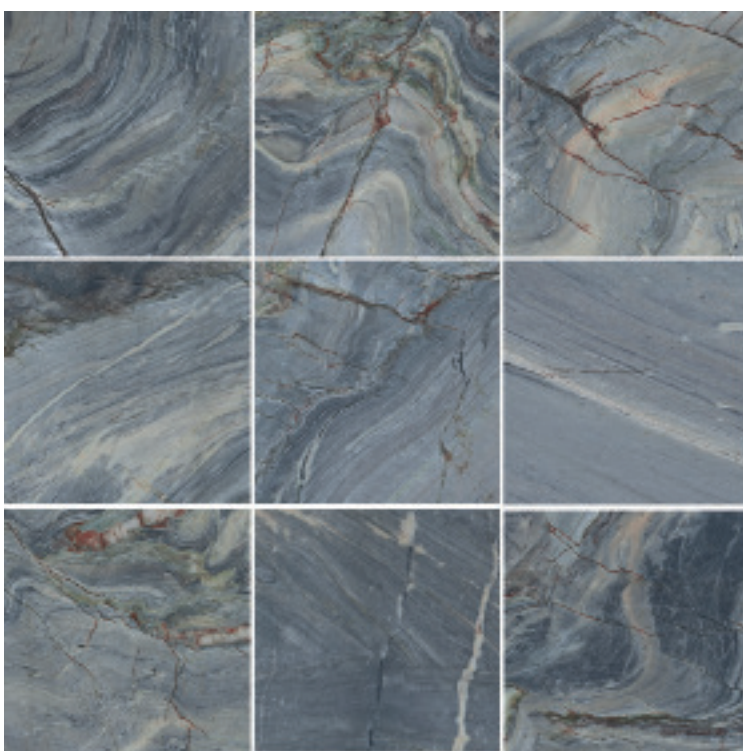

Gulf Stream

Porcelain

URBANTILE COAST TILE

Blue

Corporate Headquarters & Distribution Center
405 E. Marsh Ln, Suite 3, Wilmington, DE 19804
Tilemarketofde.com

Contact Us:
Sales@tilede.com
302-777-4663