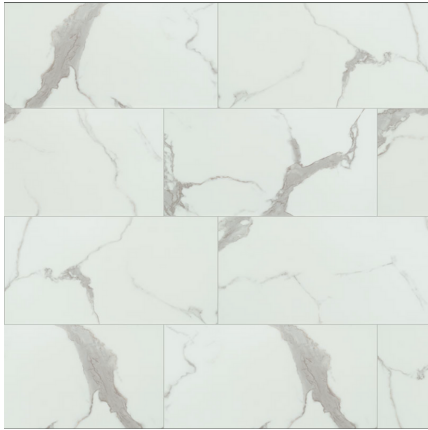

Everlife LVT Trecento

Calacatta Marbello

Mountains Gray

White Oceans

Size (Nominal)	Thickness	Wear Layer
12x24	.197"	12MIL

Availability	Stock Colors
12x24	Calacatta Marbello, Mountains Gray, White Oceans

Technical Data		Application
Body Type	Vinyl	Floors - Residential
Shade Variation	V3	
Packaging	23.8 sf/ctn	
Click Type	Float Click	
Backing Type	1MM IXPE	
Waterproof	Yes	
Recycled Content	Yes	