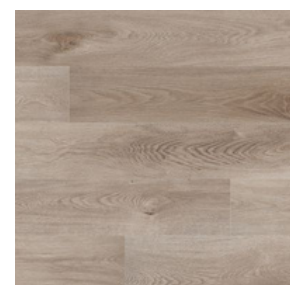

Fauna

Finely

Katella Ash

Ryder

Stable

Whitfield Gray

Woburn Abbey

Size (Nominal)	Thickness	Wear Layer
----------------	-----------	------------

7x48	.197"	12MIL
------	-------	-------

Availability	Stock Colors
--------------	--------------

7x48	Akadia, Billingham, Bracken Hill, Braly, Cranton, Draven, Fauna, Finely, Katella Ash, Ryder, Stable, Whitfield Gray, Woburn Abbey
------	---