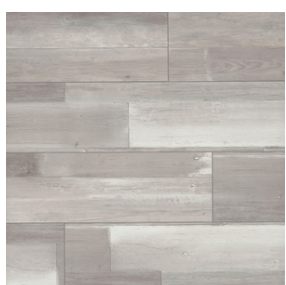

Fauna

Finely

Katella Ash

Ryder

Stable

Whitfield Gray

Woburn Abbey

Size (Nominal)	Thickness	Wear Layer
----------------	-----------	------------

7x48	.197"	12MIL
------	-------	-------

Availability	Stock Colors
--------------	--------------

7x48	Akadia, Billingham, Bracken Hill, Braly, Cranton, Draven, Fauna, Finely, Katella Ash, Ryder, Stable, Whitfield Gray, Woburn Abbey
------	---