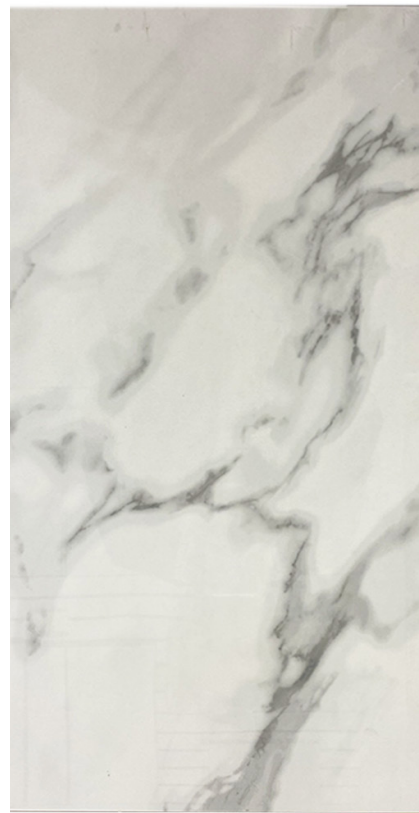

Elegance

Porcelain

Bianca

Oro

Corporate Headquarters & Distribution Center
405 E. Marsh Ln, Suite 3, Wilmington, DE 19804
Tilemarketofde.com

Contact Us:
Sales@tilede.com
302-777-4663

Sizes (Nominal)	Thickness	UOM	Carton SF	Carton PC
12x24	.354"	SF	15.38	8
24x24	.354"	SF	15.46	4
24x48	.354"	SF	15.49	2
4" hex mosaic	.354"	SF	4.45	5

Availability	Stock Colors
12x24, 24x24, 24x48, 4" hex mosaic	Bianca, Ora

Technical Data	12x24, 24x24, 24x48, 4" Hex	Application	12x24, 24x24, 24x48, 4" hex
Body Type	Porcelain	Wall - Wet	Yes
Wear Rating	III	Wall -Dry	Yes
DCOF	≥.42 (matte only)	Floor - Residential	Heavy
Shade Variation	V3	Floor - Commercial	No
Recycled Content	Yes	Freeze/Thaw	Yes
Finish	Matte & Polished (12x24) Polished Only (24x24, 24x48) Matte Only (4" Hex)		