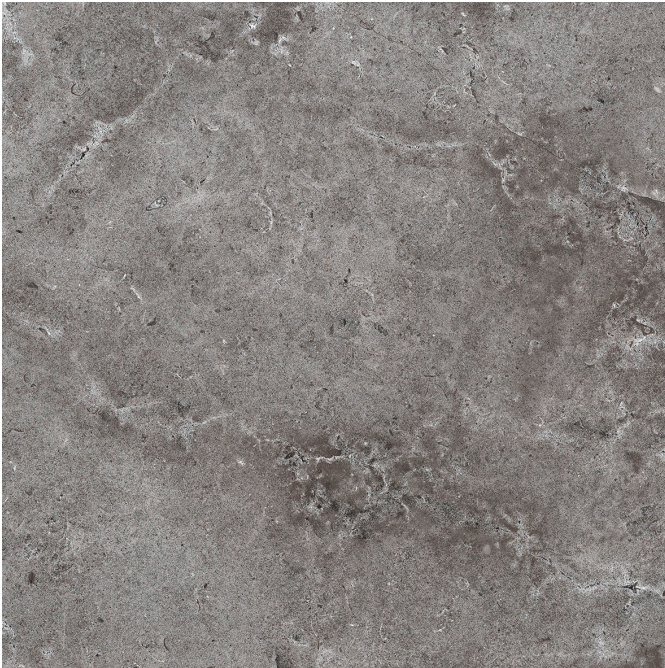

Chateau

Rectified Porcelain

Dark Gray