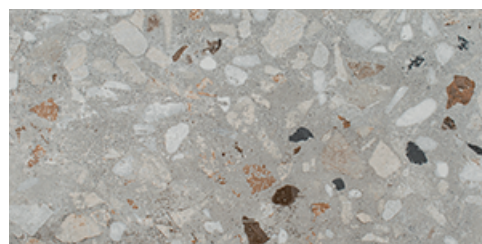

# URBAN COAST TILE

White

Multicolor

Blue

Sizes (Nominal)	Thickness	UOM	Carton SF	Carton PC
12x24	.393	SF	11.58	6
8.5x10 Hex	.393	SF	3.96	9

Availability	Stock Colors
--------------	--------------

12x24, 8.5x10 Hex

White, Blue, Multicolor

Technical Data	12x24	8.5x10 Hex	Application	12x24	8.5x10
----------------	-------	------------	-------------	-------	--------

Body Type	Porcelain	Porcelain	Wall - Wet	Yes	Yes
Wear Rating	4	4	Wall -Dry	Yes	Yes
DCOF	≥.60	≥.60	Floor - Residential	Yes	Yes
Shade Variation	V3	V3	Floor - Commercial	Medium	Medium
Recycled Content	Yes	Yes	Freeze/Thaw	Yes	Yes
Finish	Matte	Matte	Pool	Yes	Yes