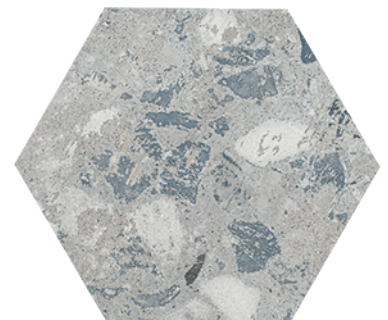

# URBAN COAST TILE

White

Multicolor

Blue

Sizes (Nominal)	Thickness	UOM	Carton SF	Carton PC
12x24	.393	SF	11.58	6
8.5x10 Hex	.393	SF	3.96	9

Availability	Stock Colors
--------------	--------------

12x24, 8.5x10 Hex

White, Blue, Multicolor

Technical Data	12x24	8.5x10 Hex	Application	12x24	8.5x10
----------------	-------	------------	-------------	-------	--------

Body Type	Porcelain	Porcelain	Wall - Wet	Yes	Yes
Wear Rating	4	4	Wall -Dry	Yes	Yes
DCOF	≥.60	≥.60	Floor - Residential	Yes	Yes
Shade Variation	V3	V3	Floor - Commercial	Medium	Medium
Recycled Content	Yes	Yes	Freeze/Thaw	Yes	Yes
Finish	Matte	Matte	Pool	Yes	Yes