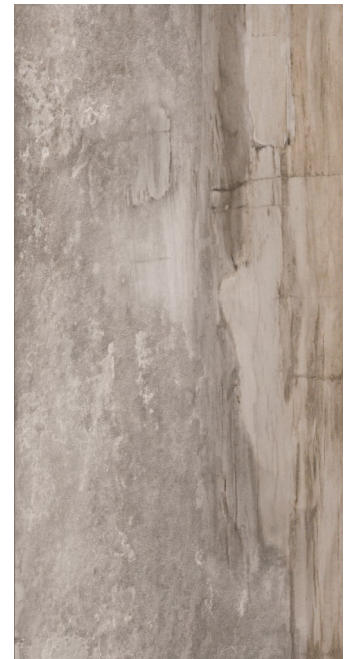

Dark Gray

Corporate Headquarters & Distribution Center
405 E. Marsh Ln, Wilmington, DE 19804
tilemarketofde.com

Contact Us:
sales@tilede.com
302-777-4663