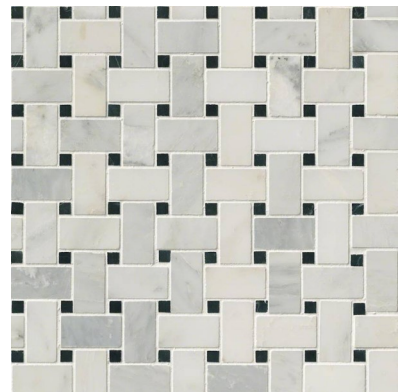

Arabescato Carrara

Natural Stone

Corporate Headquarters & Distribution Center
405 E. Marsh Ln, Wilmington, DE 19804
Tilemarketofde.com

Contact Us:
Sales@tilede.com
302.777.4663