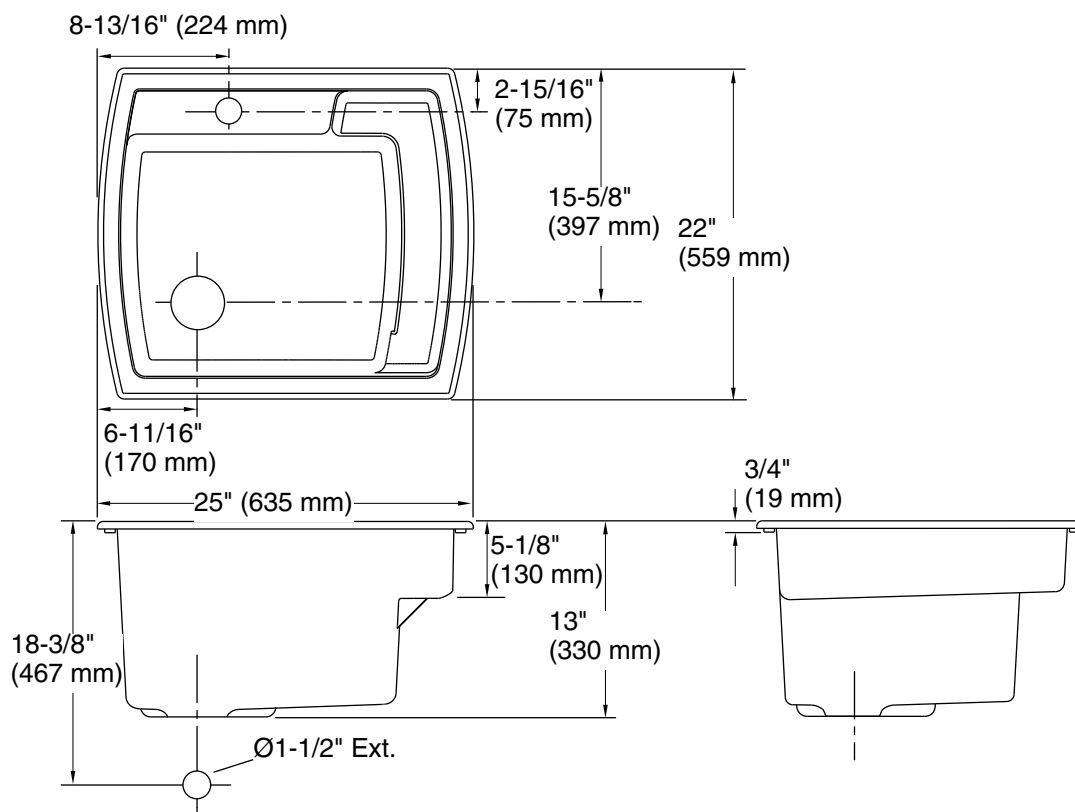

Latitude® 25" top-mount/undermount single-bowl utility sink 995

Features

- One hole predrilled and two additional locations marked on the sink to create additional holes if needed
- 12-1/4" depth

Material

Available Colors/Finishes

Color tiles intended for reference only.

Color	Code	Description
-------	------	-------------

	0	White
---	---	-------

Technical Information

All product dimensions are nominal.

- Bowl configuration: Single
- Bowl area (Only): Length: 22" (559 mm)
Width: 16" (406 mm)
Bowl depth: 12-1/4" (311 mm)
Water depth: 12-1/4" (311 mm)
- Number of deck holes: 3
- Faucet hole(s): 1-3/8" (35 mm)
- Drain hole: 3-1/2" (89 mm)
- Template: 1148620-7, required, included