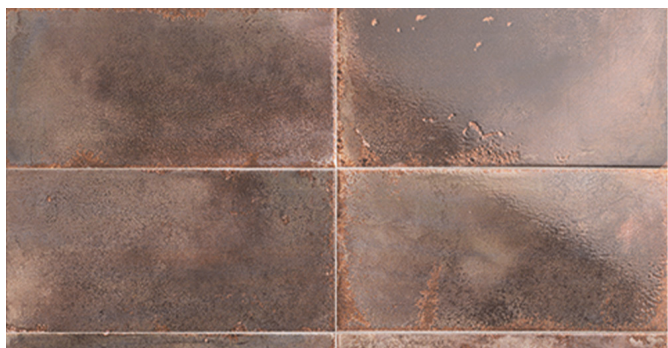

Blanco

Blue

Café

Marine

Rouge

Turquoise

Blanco

Marine

Blue

Rouge

Café

Turquoise

Sizes (Nominal)	Thickness	UOM	Carton SF	Carton PC
6x12	.291"	SF	10.78	22

Availability	Stock Colors
6x12	Blanco, Blue, Café, Marine, Rouge, Turquoise

Technical Data	6x12	Application	6x12
Body Type	Ceramic	Wall - Wet	Yes
Wear Rating	I	Wall -Dry	Yes
Shade Variation	V3	Floor - Residential	No
Recycled Content	Yes	Floor - Commercial	No
Finish	Gloss	Freeze/Thaw	No