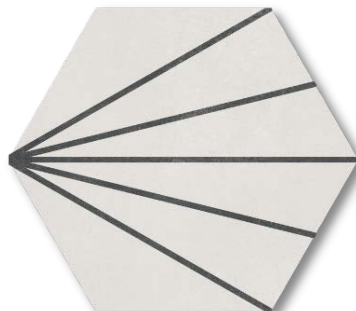

Spotlight

Porcelain

URBAN COAST TILE

Black

Black Deco

Green Deco

White

White Deco

Blue Deco

Corporate Headquarters & Distribution Center
405 E. Marsh Ln, Suite 3, Wilmington, DE 19804
Tilemarketofde.com

Contact Us:
Sales@tilede.com
302-777-4663

Spotlight

Porcelain

A very soft domed cement tile with a velvety touch, but the most characteristic feature of this series is the relief that recreates origami-like figures.

URBAN
COAST TILE

Sizes (Nominal)	Thickness	UOM	Carton SF	Carton PC
9x10 Hex	.32": White, White Deco .33": Blue Deco .35": Black, Black Deco, Green Deco	SF	8.08	16

Availability	Stock Colors
9x10	Black, White, Black Deco, White Deco, Blue Deco, Green Deco

Technical Data	9x10	Application	9x10
Body Type	Porcelain	Wall - Wet	Yes
Wear Rating	II - Black, Black Deco, Blue Deco III - Green Deco IV - White, White Deco	Wall - Dry Floor - Residential Light	Yes Black, Black Deco, Blue Deco
Shade Variation	V2	Medium	Green Deco
DCOF	≥.74	Heavy	White, White Deco
Recycled Content	Yes	Floor - Commercial Light	Green Deco
Finish	Matte	Medium	White, White Deco
		Freeze/Thaw	Yes