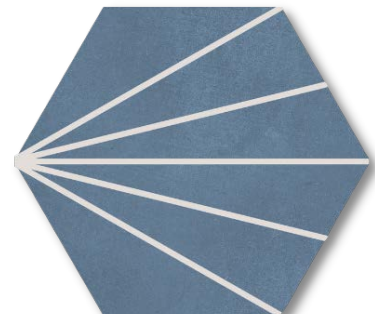

Spotlight

Porcelain

URBAN COAST TILE

Black

Black Deco

Green Deco

White

White Deco

Blue Deco

Corporate Headquarters & Distribution Center
405 E. Marsh Ln, Suite 3, Wilmington, DE 19804
Tilemarketofde.com

Contact Us:
Sales@tilede.com
302-777-4663

Spotlight

Porcelain

A very soft domed cement tile with a velvety touch, but the most characteristic feature of this series is the relief that recreates origami-like figures.

URBAN
COAST TILE

Sizes (Nominal)	Thickness	UOM	Carton SF	Carton PC
9x10 Hex	.32": White, White Deco .33": Blue Deco .35": Black, Black Deco, Green Deco	SF	8.08	16

Availability	Stock Colors
9x10	Black, White, Black Deco, White Deco, Blue Deco, Green Deco

Technical Data	9x10	Application	9x10
Body Type	Porcelain	Wall - Wet	Yes
Wear Rating	II - Black, Black Deco, Blue Deco III - Green Deco IV - White, White Deco	Wall - Dry Floor - Residential Light	Yes Black, Black Deco, Blue Deco
Shade Variation	V2	Medium	Green Deco
DCOF	≥.74	Heavy	White, White Deco
Recycled Content	Yes	Floor - Commercial Light	Green Deco
Finish	Matte	Medium	White, White Deco
		Freeze/Thaw	Yes