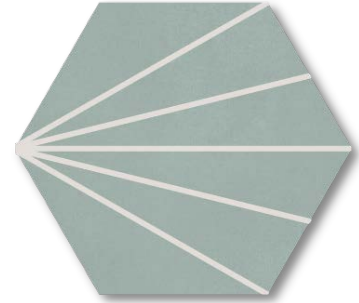

Spotlight

Porcelain

URBAN COAST TILE

Black

Black Deco

Green Deco

White

White Deco

Blue Deco

Corporate Headquarters & Distribution Center
405 E. Marsh Ln, Suite 3, Wilmington, DE 19804
Tilemarketofde.com

Contact Us:
Sales@tilede.com
302-777-4663

Spotlight

Porcelain

A very soft domed cement tile with a velvety touch, but the most characteristic feature of this series is the relief that recreates origami-like figures.

URBAN
COAST TILE

Sizes (Nominal)	Thickness	UOM	Carton SF	Carton PC
9x10 Hex	.32": White, White Deco .33": Blue Deco .35": Black, Black Deco, Green Deco	SF	8.08	16

Availability	Stock Colors
9x10	Black, White, Black Deco, White Deco, Blue Deco, Green Deco

Technical Data	9x10	Application	9x10
Body Type	Porcelain	Wall - Wet	Yes
Wear Rating	II - Black, Black Deco, Blue Deco III - Green Deco IV - White, White Deco	Wall - Dry Floor - Residential Light	Yes Black, Black Deco, Blue Deco
Shade Variation	V2	Medium	Green Deco
DCOF	≥.74	Heavy	White, White Deco
Recycled Content	Yes	Floor - Commercial Light	Green Deco
Finish	Matte	Medium	White, White Deco
		Freeze/Thaw	Yes