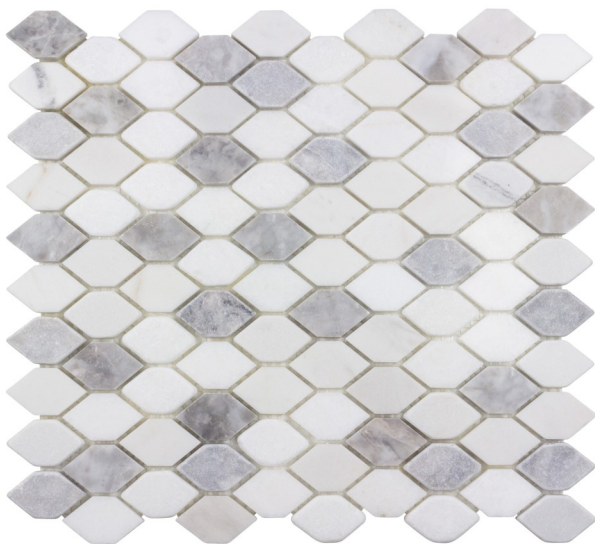

Spectrum

URBAN
COAST TILE

Cool Blend