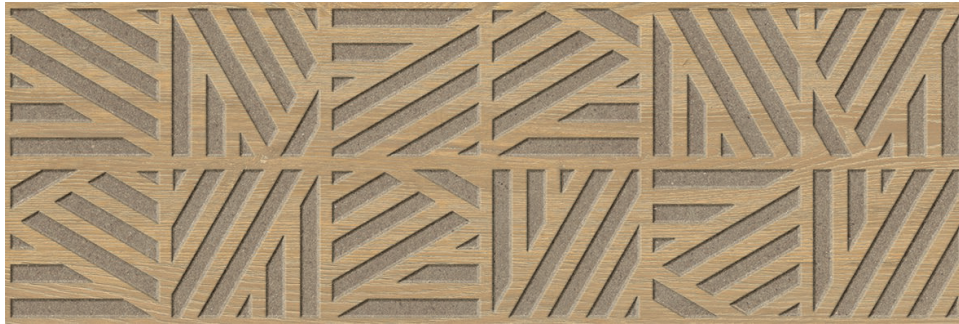

Cane

Wall Tile

URBANTILE COAST TILE

Light

Dark

Corporate Headquarters & Distribution Center
405 E. Marsh Ln, Suite 3, Wilmington, DE 19804
Tilemarketofde.com

Contact Us:
Sales@tilede.com
302-777-4663

Cane

Wall Tile

URBANTILE
COAST

Sizes (Nominal)	Thickness	UOM	Carton SF	Carton PC
12x36	.437"	SF	11.64	4

Availability	Stock Colors
12x36	Light, Dark

Technical Data	12x36	Application	12x36
Body Type	Ceramic	Wall - Wet	Yes
Wear Rating	I	Wall -Dry	Yes
Shade Variation	V1	Floor - Residential	No
Recycled Content	Yes	Floor - Commercial	No
Finish	Matte	Freeze/Thaw	No