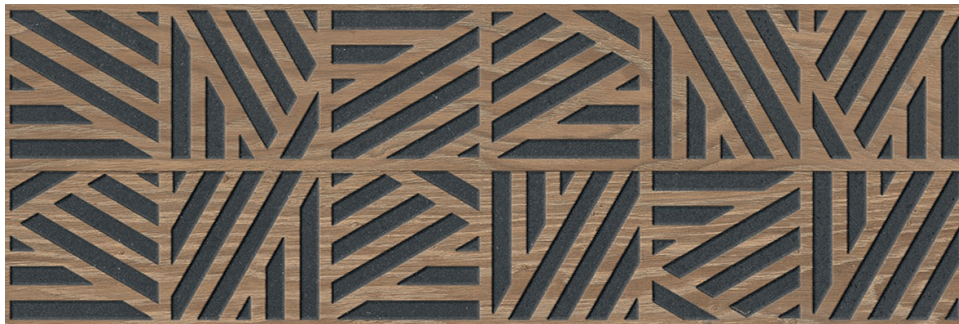

Dark

Corporate Headquarters & Distribution Center
405 E. Marsh Ln, Suite 3, Wilmington, DE 19804
Tilemarketofde.com

Contact Us:
Sales@tilede.com
302-777-4663