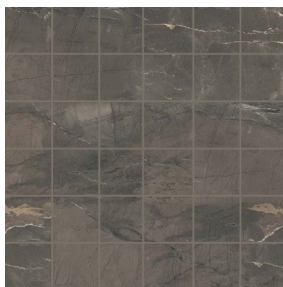

Absolute

Porcelain

Brown