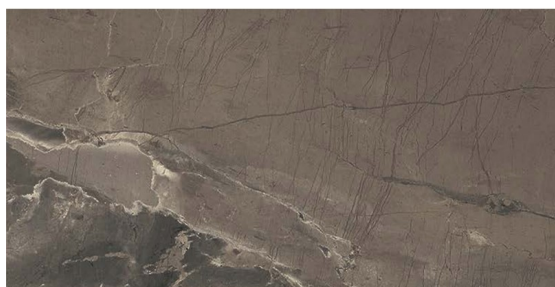

Absolute

Porcelain

Brown